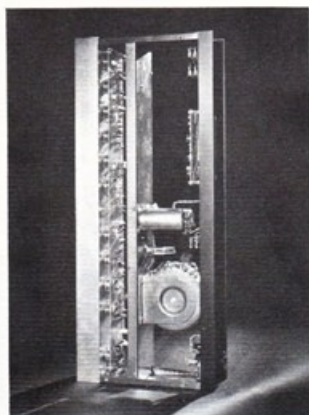

HH Sound Equipment

HH Electronic is Europe's leading manufacturer of power amplifiers and sound equipment for professional musicians. The equipment is designed entirely by the Company's research and development team, all of whom have had extensive experience in advanced solid state electronics. The Company also designs and manufactures chassis loudspeakers to the highest standards in the industry and these are used throughout the range as well as being available as separate units. HH have a reputation for being leaders in industrial design as well as being manufacturers of technically advanced electronics. This short form catalogue shows a selection of the Company's extremely successful product range designed for the music industry. Write to your agent or visit your local dealer today for up to date details of HH products.